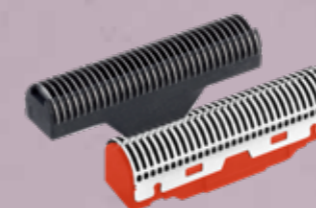

ACCESSORI E RICAMBI / ACCESSORIES AND SPARE PARTS

Set 2 lame di ricambio FORGED e CRUNCHY
Replacement 2 staggered FORGED and CRUNCHY.
ALAMERASUNO