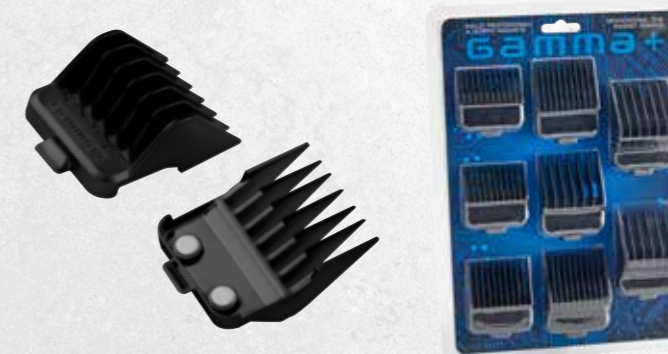

RIALZI DOPPIO MAGNETE DOUBLE MAGNETIC GUARDS

- Set 8 pettini con doppio magnete.
- Misure: 1,5-3-4,5-6-10-13-16-19 mm.

- Set 8 double magnetic guards.
- Dimension: 1,5-3-4,5-6-10-13-16-19 mm.

Codice Code	Dimensioni Dimensions
PKITPETMAGN	1,5÷19 mm