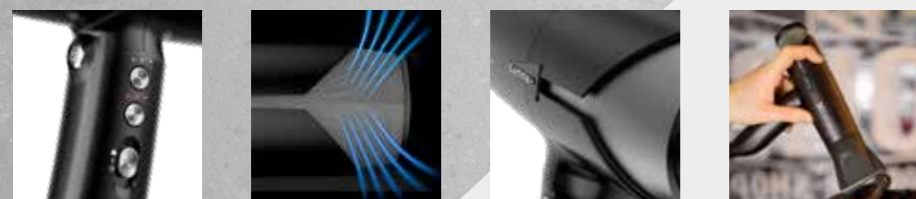

- 110,000 revs/minute digital motor.
- Ion technology: reduces frizz and makes hair shiny.
- 3D suction with 120km/h vortex air flow.
- LED interface with 12 customisable settings.
- Ergonomic and futuristic design.
- Ultra-light, balanced and compact: only 290 grams.
- Reduced noise with optimised sound frequency.
- Button lock and recessed cold air blow to avoid undesired changes.
- Super flexible connector with improved cable duration.
- 4 intakes included for all types of hairs/beards and 1 specific diffuser
- Designed, assembled and tested in Italy.