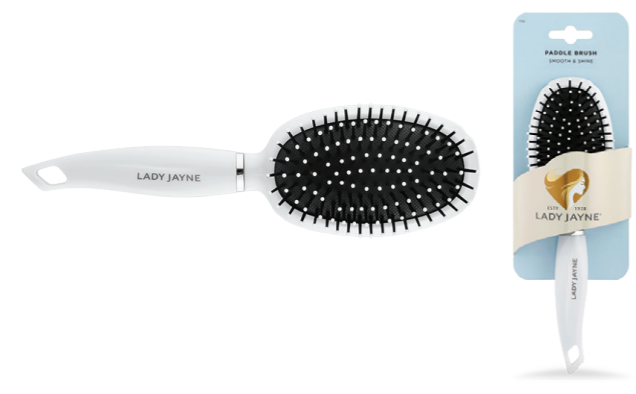

ESTD 1928  
**LADY JAYNE®**  
LOVE YOUR HAIR

ESSENTIAL RANGE

7602  
**RADIAL BRUSH, MULTI-TUFT BRISTLES, MEDIUM**

RRP	INNER	OUTER
\$12.59	3	54

- 9310460576023
- Nylon bristles gently detangle hair while massaging the scalp and the boar bristles help to add shine
  - Suitable for short to medium length hair

7604  
**VENT BRUSH, PLASTIC BALL-TIP BRISTLES**

RRP	INNER	OUTER
\$9.99	3	54

- 9310460576047
- Made with ball-tip bristles to give the flexibility to create a straight sleek style or maximum volume hair
  - Suitable for short to medium length hair

BRUSHES

7755  
**CUSHION PAD BRUSH**

RRP	INNER	OUTER
\$8.69	3	54

- 9310460577556
- Ball-tip bristles and oval head are ideal for detangling and smoothing hair
  - Available in white

7758  
**RADIAL BRUSH**

RRP	INNER	OUTER
\$7.25	3	72

- 9310460577587
- For everyday styling to create volume or to straighten hair
  - Ball-tip bristles are gentle on the scalp
  - Available in white

BRUSHES

7756  
**VENT BRUSH**