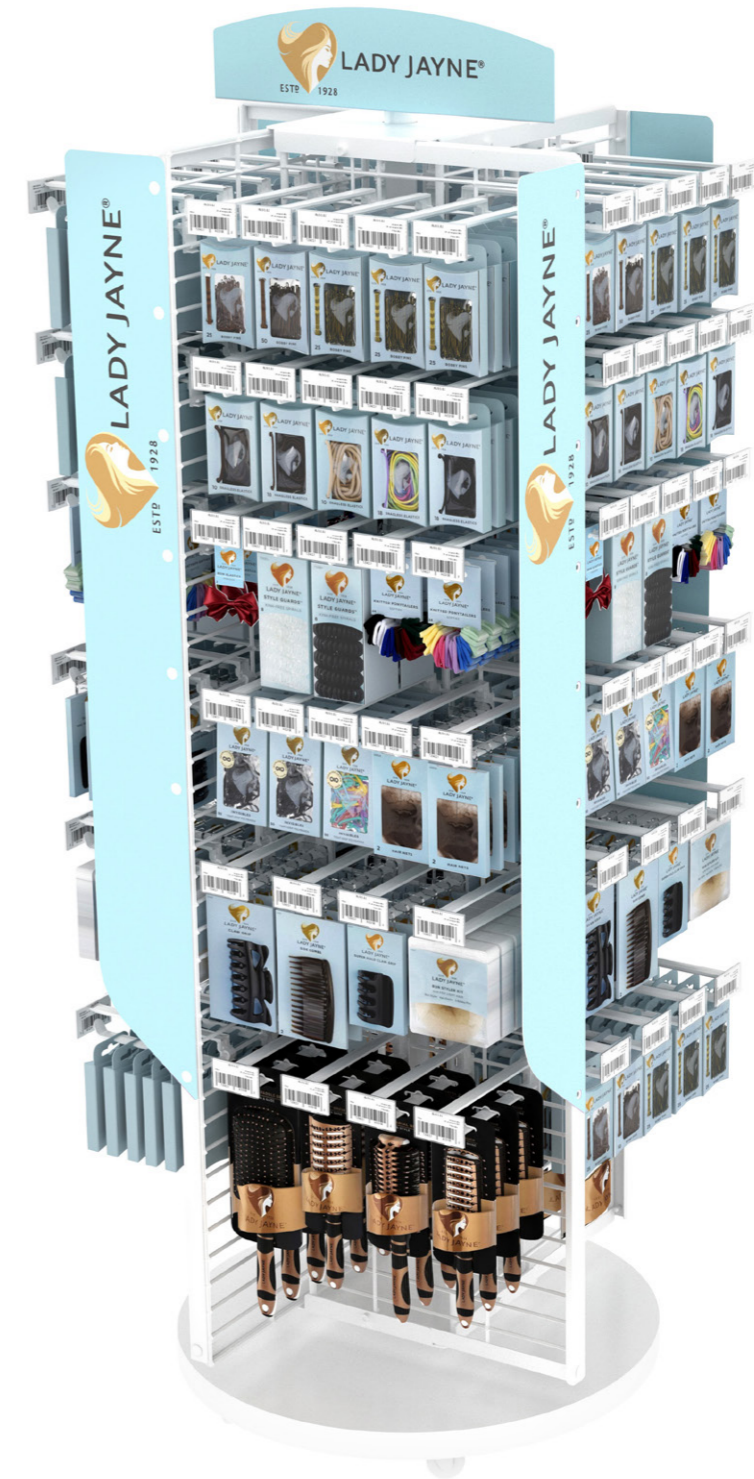

**STRATTON TRAVEL COMB**

RRP	INNER	OUTER
\$34.90	10	100

9310460021875

- 6 inch, single spaced comb with rounded teeth
- Acts gently on the scalp

Lady Jayne Single Bay Wall Unit

Example only - planogram varies according to store requirements

STRATTON COMBS

WALL UNIT

**Lady Jayne 4-way Low Gondola**

Example only - planogram varies according to store requirements

**Lady Jayne Spinner Display**

Example only - planogram varies according to store requirements

GONDOLA

SPINNER DISPLAY

LITTLE Miss JAYNE®

ESTD 1928

Let's Play Fun & creative hair accessories

LITTLE Miss JAYNE®

ESTD 1928

17106